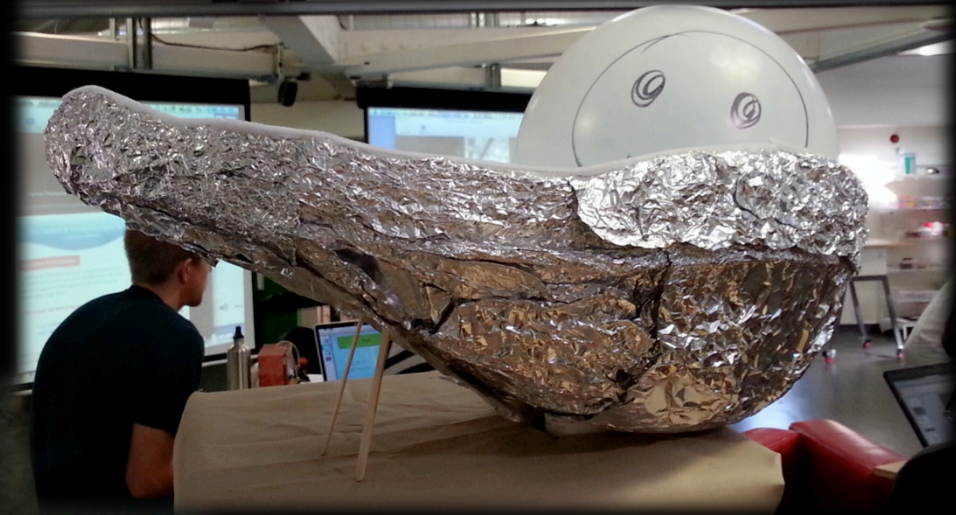

Team 3 (blue)

Hyunseung Hong (Dwayne)

Rae Staben

Neal Ulrich

Needs

- Depth
 - Bathing babies
 - Prevent splashing
- ADA Compliance
 - Leg Clearance
- Meet other size criteria

Sketch

Prototype